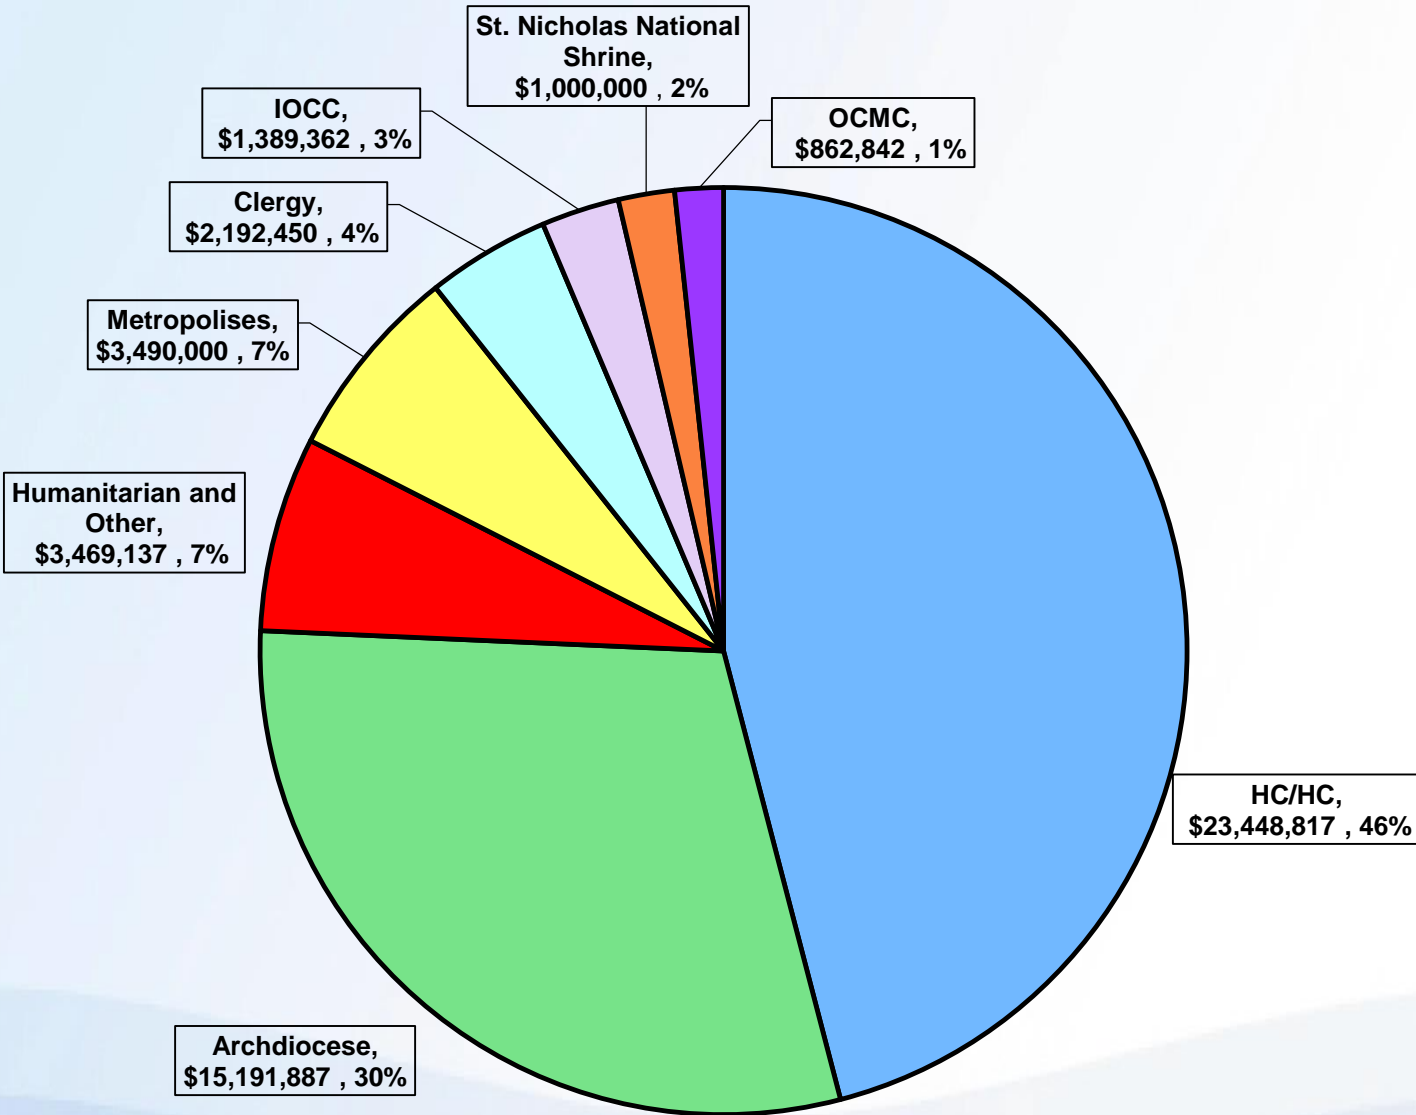

*Leadership 100*  
®  
**GRANTS**

**TOTAL GRANTS DISTRIBUTED SINCE INCEPTION: \$51,044,495.**