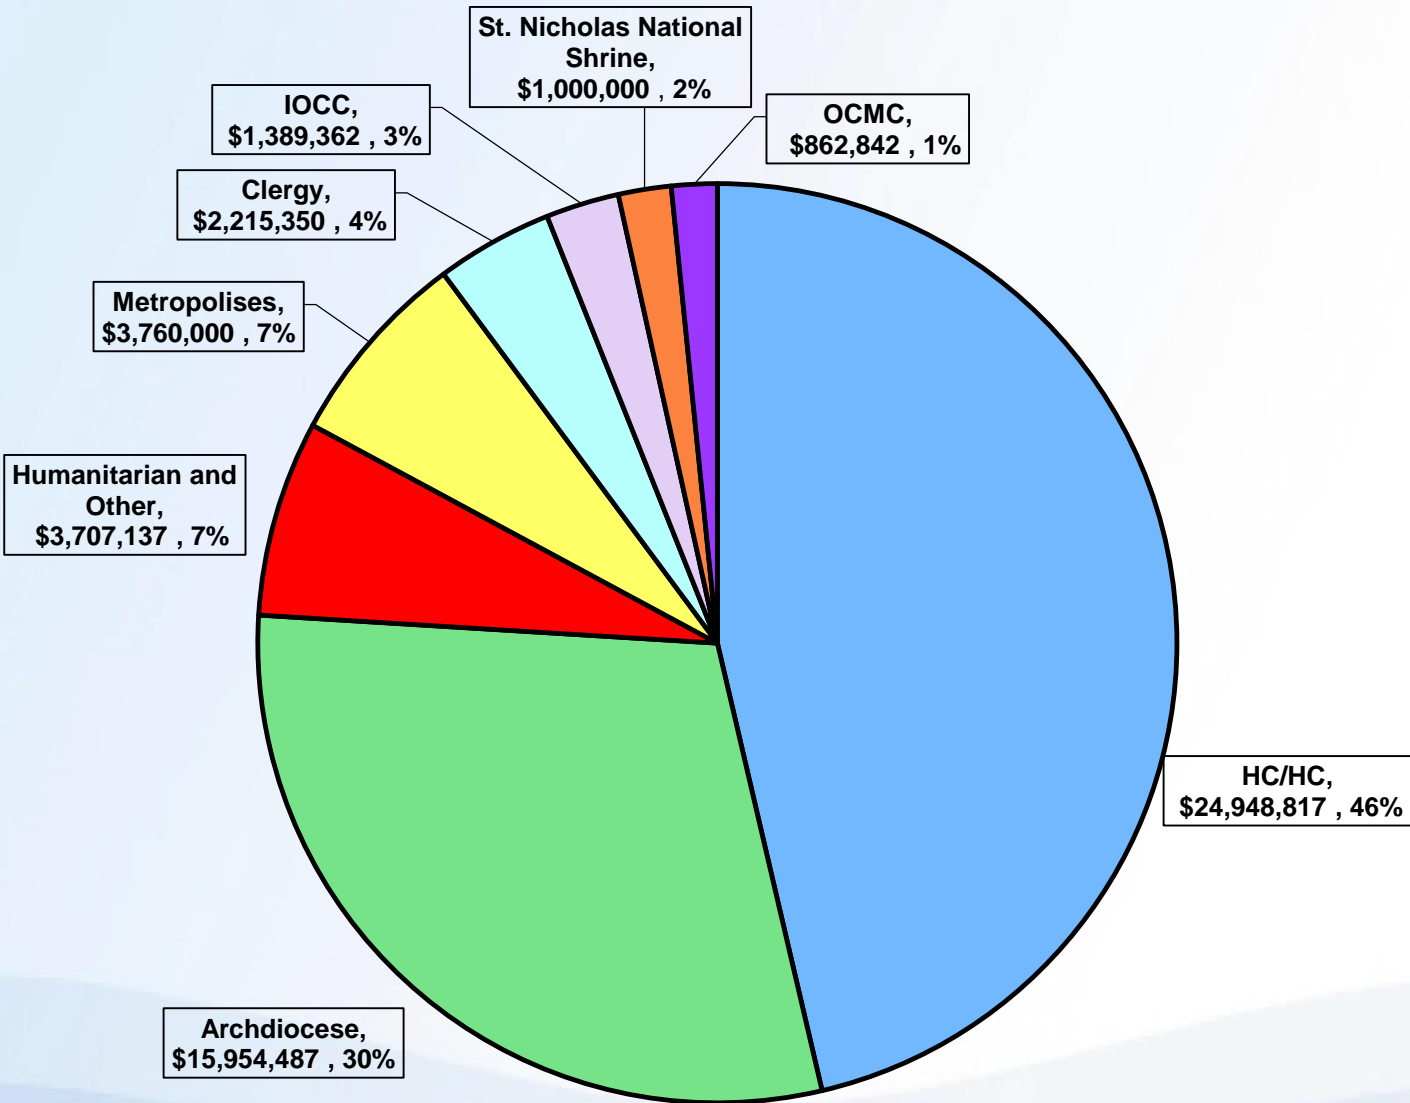

Leadership 100
®
GRANTS

TOTAL GRANTS DISTRIBUTED SINCE INCEPTION: \$53,837,995.