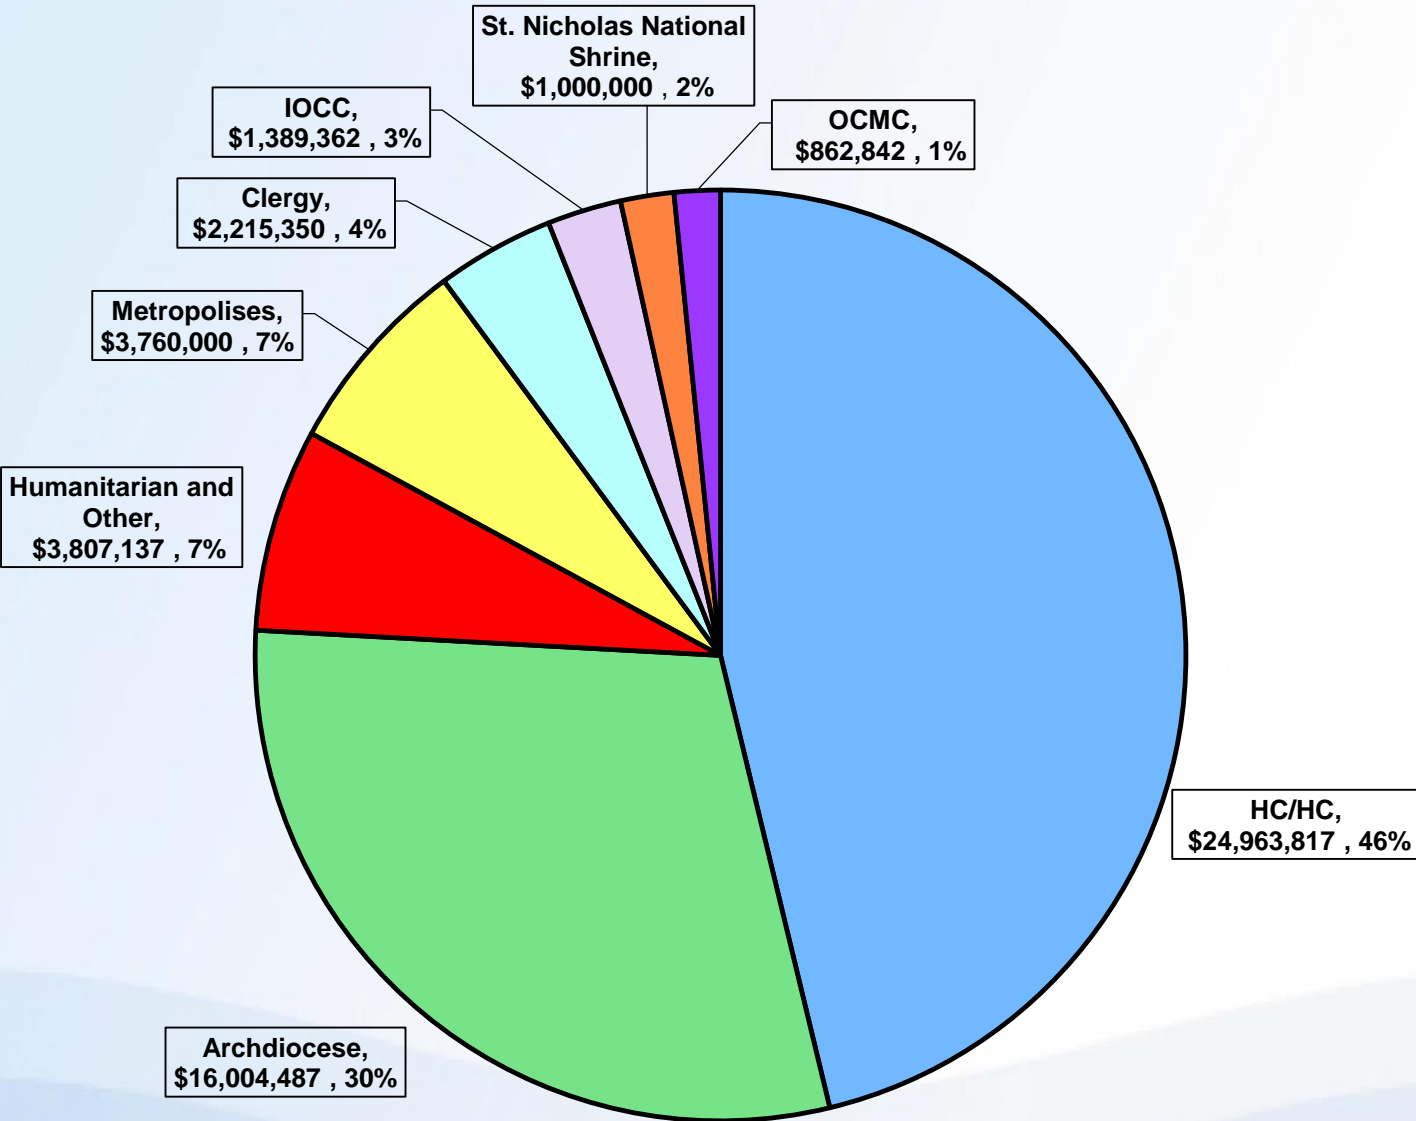

*Leadership 100*  
®  
**GRANTS**

**TOTAL GRANTS DISTRIBUTED SINCE INCEPTION: \$54,002,995.**