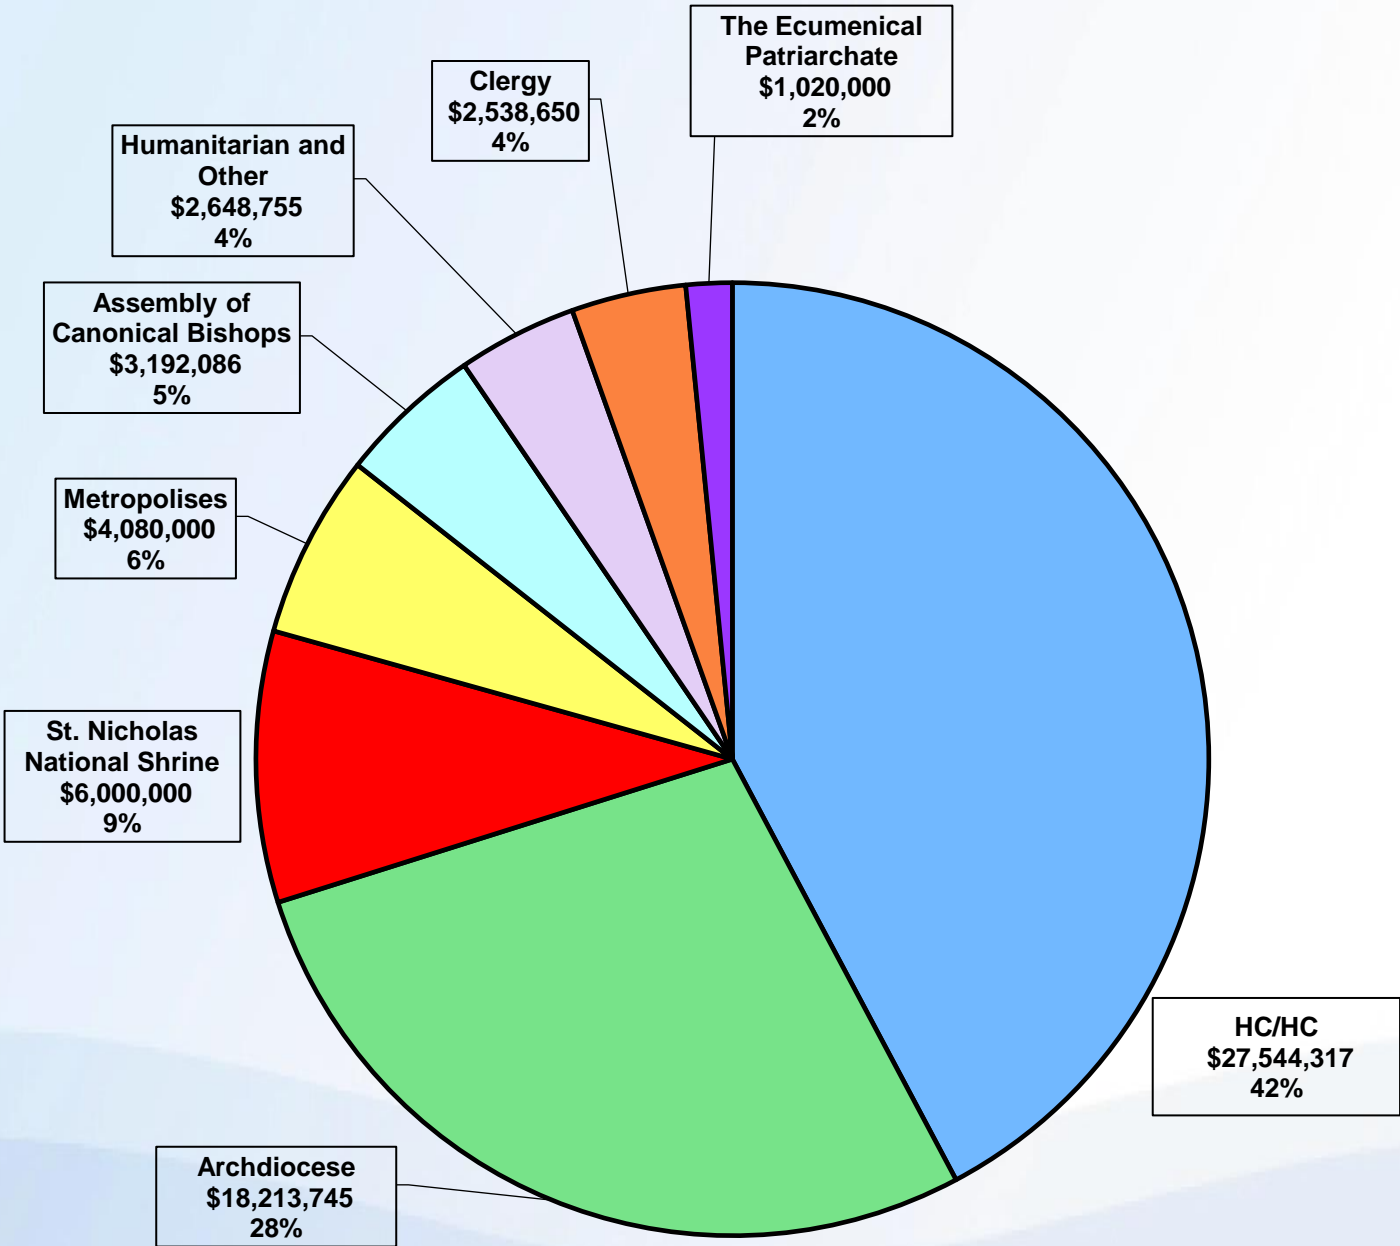

Leadership 100[®]

GRANTS

TOTAL GRANTS DISTRIBUTED SINCE INCEPTION: \$65,237,553.